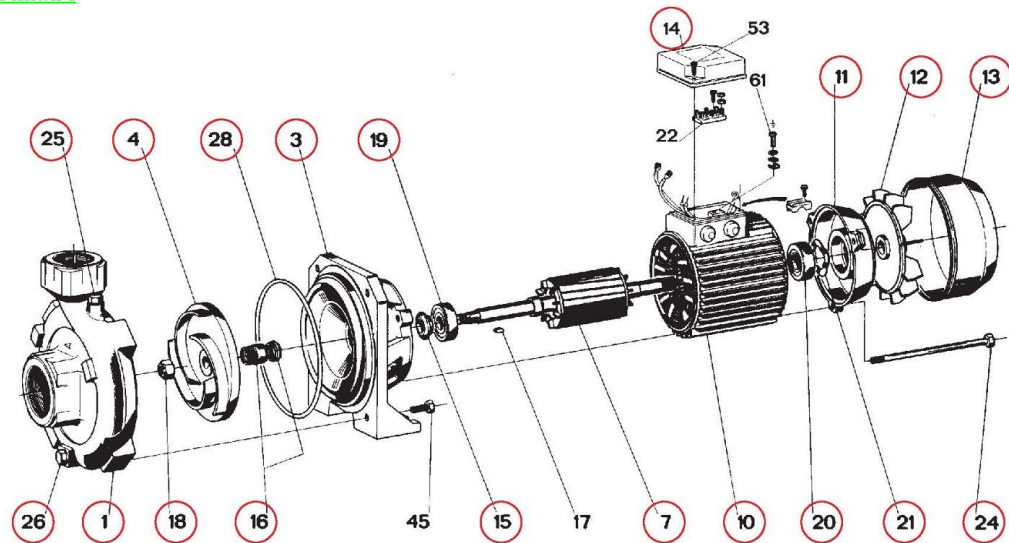

Pump Model - version

K 12/200 T - N.5.- -

Company Name
Reference
Phone
Fax
E-mail

Receiver

From

Serial Number

Attention: check the correspondence
with the serial number of the pump.

K 12/200 T - N.5.- - @ 103110010_c

K 12/200 T @ 103110010

Item	Q.ty	Item no.	Description	Unit pr.
1	1	148120150	PUMP BODY	
3	1	161450060	MOTOR/PUMP SUPPORT	
4	1	150760240	IMPELLER D.119,5 GFN2	
7	1	145000110	&SHAFT W/ROT . K12/200-K30/70M	
10	1	130642120	MOTOR MEC71 H80 230/400/50-60	
11	1	164030020	MEC 71 MOTOR COVER	
12	1	160760240	FAN MEC71	
13	1	147120540	KIT FAN COVER W/SCREW MEC71/01	
14	1	147120300	MEC 63-71 TERM.-BOX COV. W/GASK. IP55	
15	1	168360010	D.15 SPLASH GUARD MEC 63/71	
16	1	148620440	COMPLETE MECH.SEAL D.15	
18	1	002520538	HEX.NUT AUTOBL.M10 INOX UNI7474	
19	1	002310103	6302-2RSH D.15X42X13 BEARING	
20	1	002310102	6202-2RSH D.15X35X11 BEARING	
21	1	002570001	LMKAS D.35B THRUST WASHER	
24	3	167100010	MEC 71 M5 X 135 MOTOR TIE ROD	
25	1	168420010	PRIMING PLUG 1/4" BRASS	
26	1	168420000	PRIMING PLUG 1/8" BRASS	
28	1	002220367	OR-4525 132,94X 3,53 NBR	
84	1	147120220	CABLE GLAND PG11 OPEN ASS.Y	

NON INTERACTIVE

Project

Project ID

Created by

Created on
05/03/2013

Last update
05/03/2013